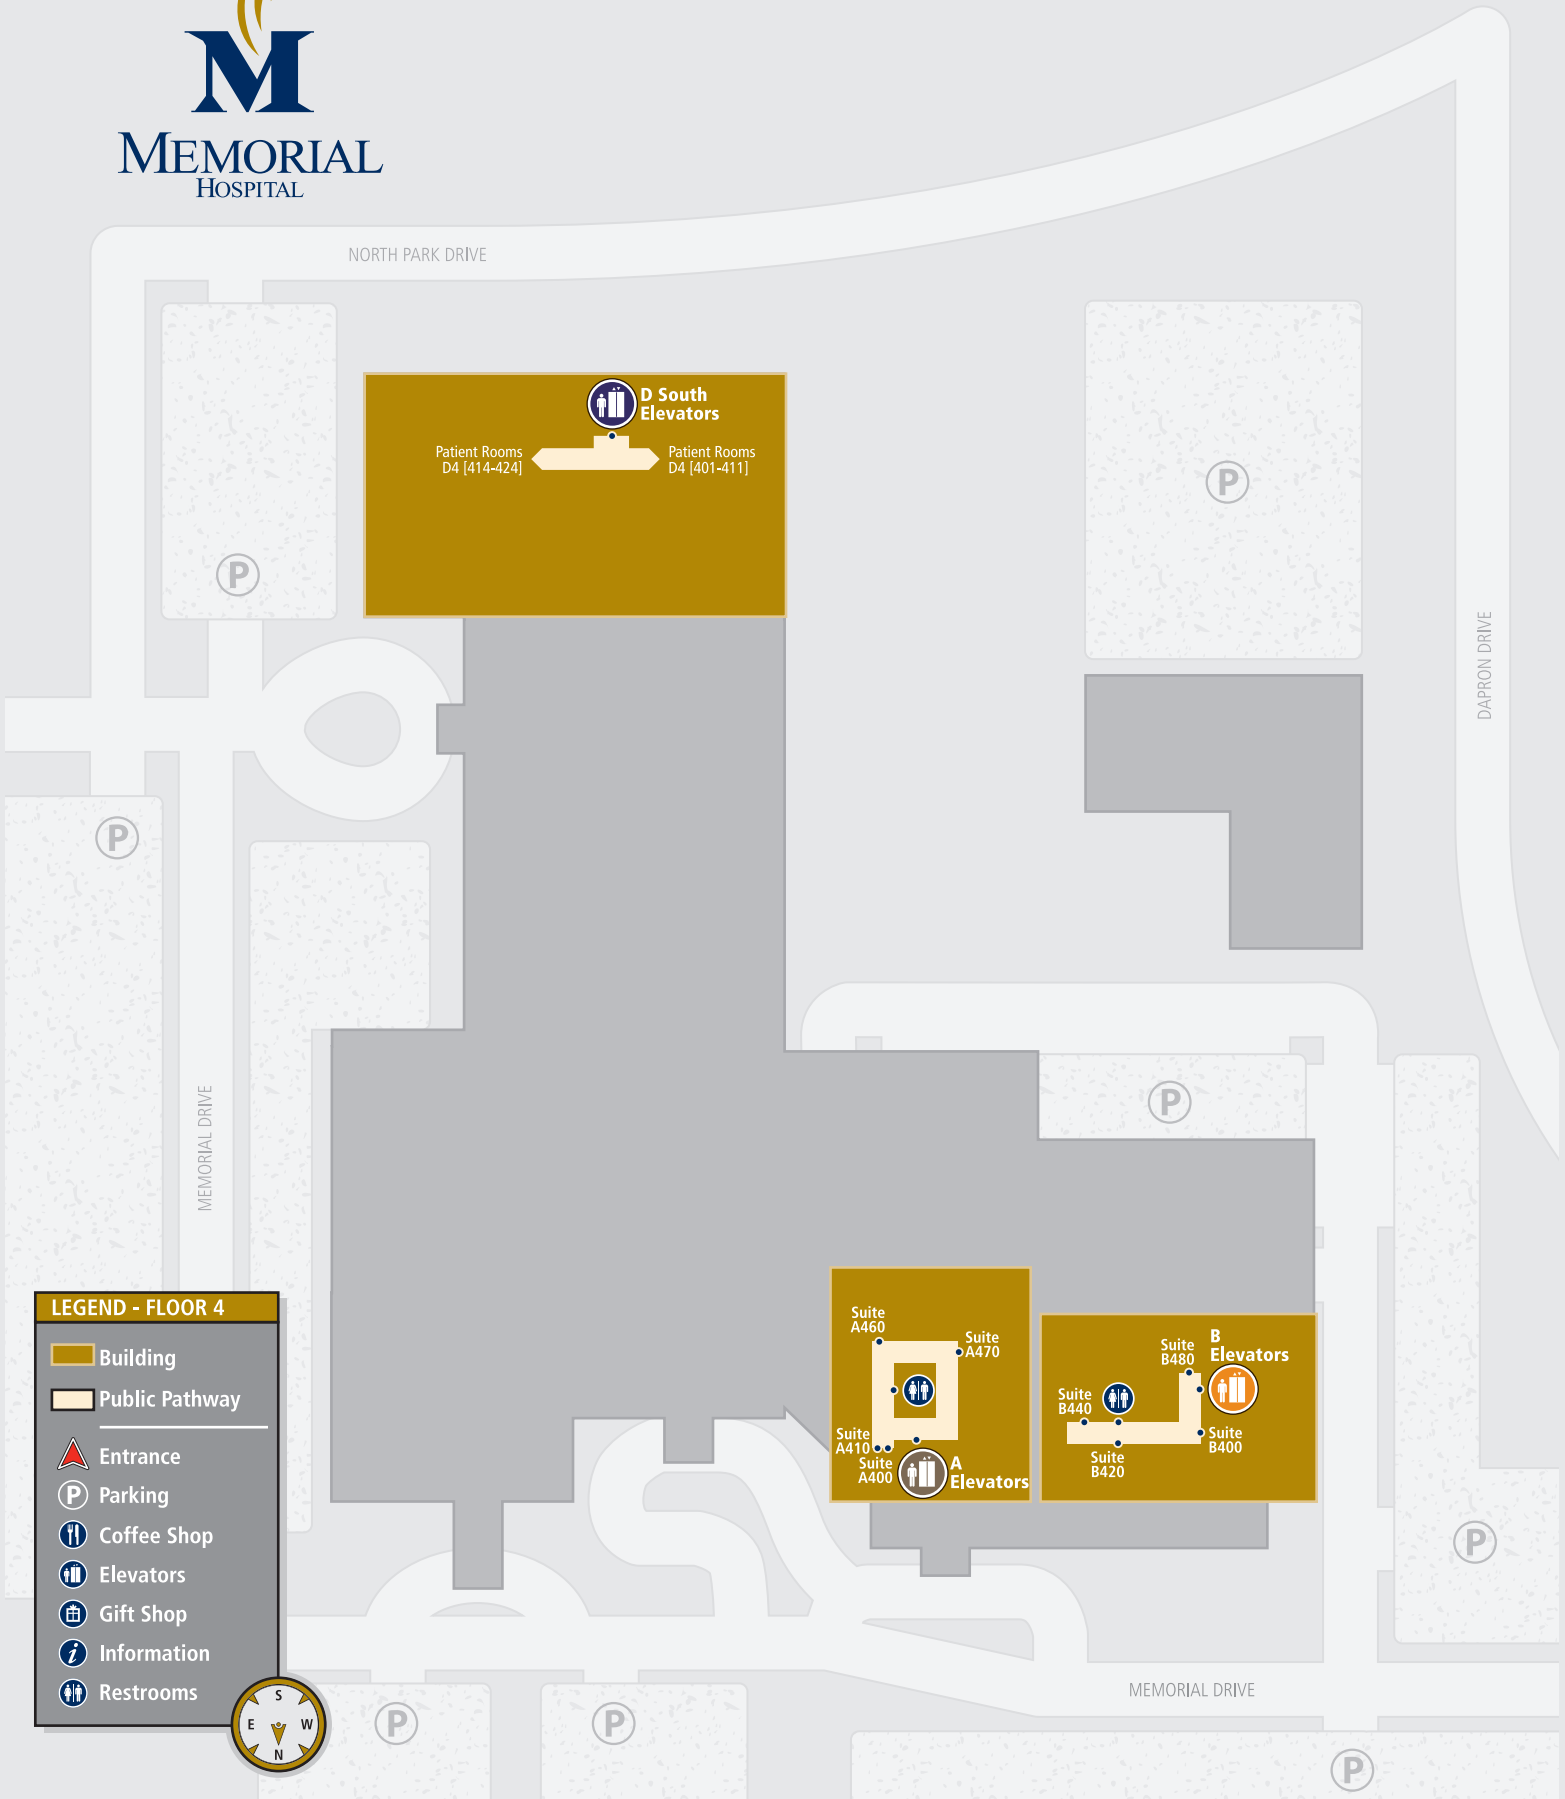

WELCOME TO MEMORIAL HOSPITAL

BELLEVILLE

LEGEND - FLOOR 4

- Building
- Public Pathway
- Entrance
- Parking
- Coffee Shop
- Elevators
- Gift Shop
- Information
- Restrooms